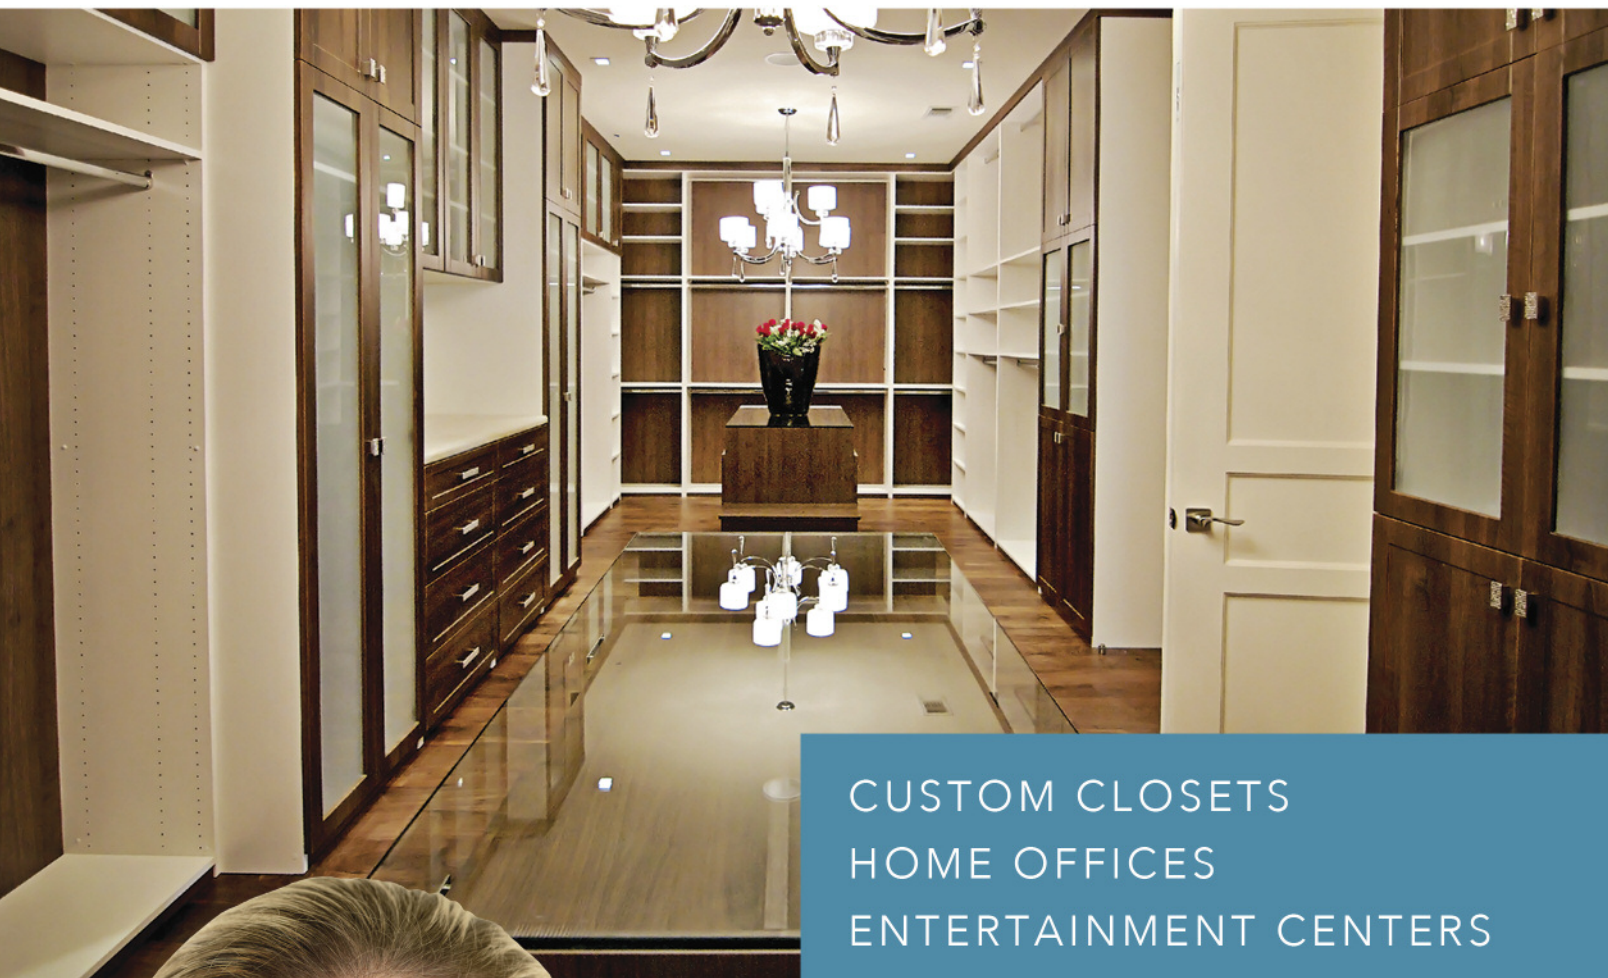

**954.560.6692**

[robinlopatin@gmail.com](mailto:robinlopatin@gmail.com)

happy wife ♥ happy life

CUSTOM CLOSETS  
HOME OFFICES  
ENTERTAINMENT CENTERS  
PANTRIES  
GARAGE SYSTEMS & MORE

THE **ACCENT** GROUP INC.